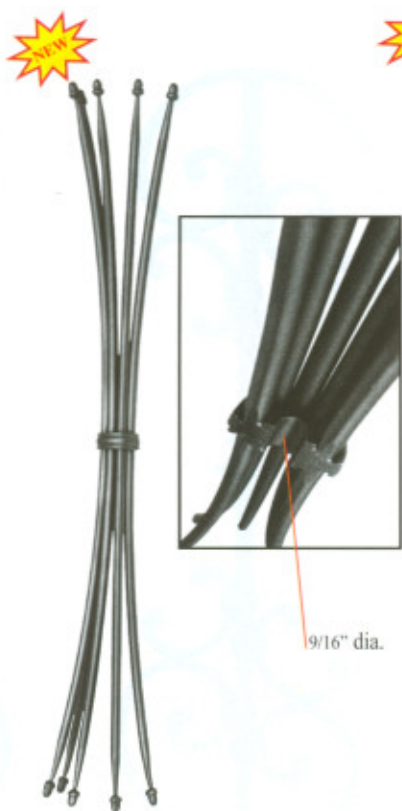

LARGE PANELS

Art. GD255/1
Mtl 1/2" dia.
11 7/16" W
x 39 3/8" H
Wt. 13.6 lbs.

Art. GD253/1
Mtl 1/2" dia.
34 1/4" W
x 39 3/8" H
Wt. 8.2 lbs.

Art. GD61/1
Mtl 1/2" sq.
16 7/8" W
x 39 3/8" H
Wt. 23.8 lbs.

Art. GD212/1
Mtl 1/2" sq.
16 1/2" W
x 39 3/8" H
Wt. 21.6 lbs.

Shown: GD212/1

ARTEFERRO