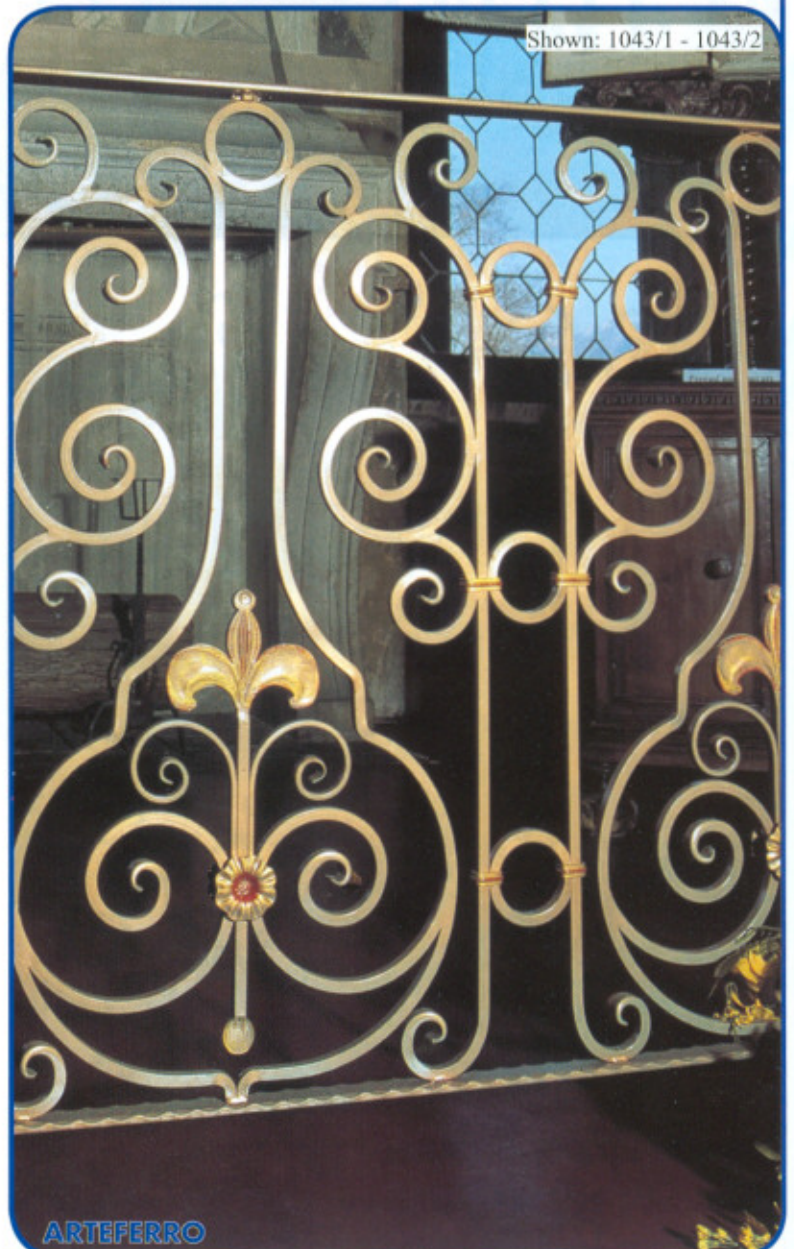

Art. 480/1
Mtl 1/2" sq.
26" W x 26" H
Wt. 23 lbs.