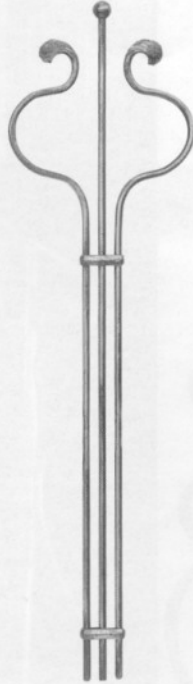

STAIR AND RAIL BALUSTERS (Panels - Art Deco)

Art. 1073/1
Mtl 3/8" dia.
9 7/16" W x 39 1/2" H
Wt. 2.7 lbs.

Art. 1073/2
Mtl 3/8" dia.
9 7/16" W x 39 1/2" H
Wt. 4.4 lbs.

Art. 1073/3
Mtl 3/8" dia.
6 5/16" W x 39 1/2" H
Wt. 3.8 lbs.

Art. 1075/1
Mtl 3/8" dia.
9 5/8" W x 39 1/2" H
Wt. 4.6 lbs.

Art. 1075/2
Mtl 3/8" dia.
9 5/8" W x 39 1/2" H
Wt. 4.5 lbs.

Art. 1074/1
Mtl 3/8" dia.
8 1/16" W x 39 1/2" H
Wt. 4.1 lbs.

Art. 1074/2
Mtl 3/8" dia.
9 1/16" W x 39 1/2" H
Wt. 4.0 lbs.

Art. 1053/1
15/16" x 1/2"
14 5/32" W x 39 3/8" H
Wt. 7.3 lbs.

Art. 1054/4
Mtl 1/2" dia.
4 5/16" W x 39 3/8" H
Wt. 2.9 lbs.

Art. 1054/5
Mtl 1/2" dia.
8 9/32" W x 39 3/8" H
Wt. 2.9 lbs.

Art. 1054/6
Mtl 1/2" dia.
4 5/16" W x 39 3/8" H
Wt. 2.5 lbs.