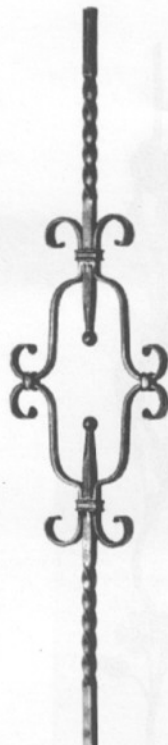

STAIR AND RAIL BALUSTERS

Shown: 64/A/1, 112/7

Art. 469/1
Mtl 5/16" sq.
5 3/4" W
x 35 7/16" H
Wt. 3.2 lbs.

Art. 64/A/1
Mtl 1/2" sq.
9 7/8" W
x 35 7/16" H
Wt. 5.1 lbs.

Art. 64/A/2
Mtl 1/2" sq.
10 1/4" W
x 35 7/16" H
Wt. 5 lbs.

Art. 64/A/3
Mtl 1/2" sq.
8 5/8" W
x 35 7/16" H
Wt. 4 lbs.

Art. 64/B/2
Mtl 1/2" sq.
8 5/8" W
x 35 7/16" H
Wt. 4.4 lbs.

Rosettes 116/A/4 on both sides

Art. 1670/1
Mtl 1/2" x 1/4"
14 3/16" W x 39 1/2" H
Wt. 8.6 lbs.

Art. 1671/3
Mtl 1/2" x 1/4"
13 3/4" W x 34 1/4" H
Wt. 7.3 lbs.

Art. 52/1
Mtl 1/2" x 1/4"
13 3/4" W x 34 1/4" H
Wt. 5.5 lbs.

Good match for 118/H/1 - 118/H/2 - Grooved bar

Art. 52/2
Mtl 1/2" sq.
9 1/4" W x
35 7/16" H
Wt. 5.5 lbs.