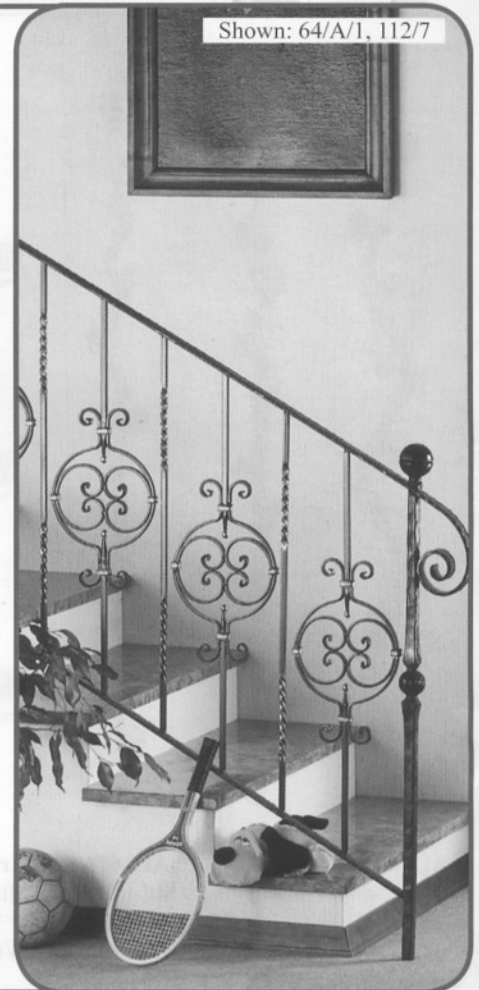

STAIR AND RAIL BALUSTERS

Shown: 64/A/1, 112/7

Art. 469/1
Mtl 5/16" sq.
5 3/4" W
x 35 7/16" H
Wt. 3.2 lbs.

Art. 64/A/1
Mtl 1/2" sq.
9 7/8" W
x 35 7/16" H
Wt. 5.1 lbs.

Art. 64/A/2
Mtl 1/2" sq.
10 1/4" W
x 35 7/16" H
Wt. 5 lbs.

Art. 64/A/3
Mtl 1/2" sq.
8 5/8" W
x 35 7/16" H
Wt. 4 lbs.

Art. 64/B/2
Mtl 1/2" sq.
8 5/8" W
x 35 7/16" H
Wt. 4.4 lbs.

Rosettes 116/A/4 on both sides

Art. 1670/1
Mtl 1/2" x 1/4"
14 3/16" W x 39 1/2" H
Wt. 8.6 lbs.