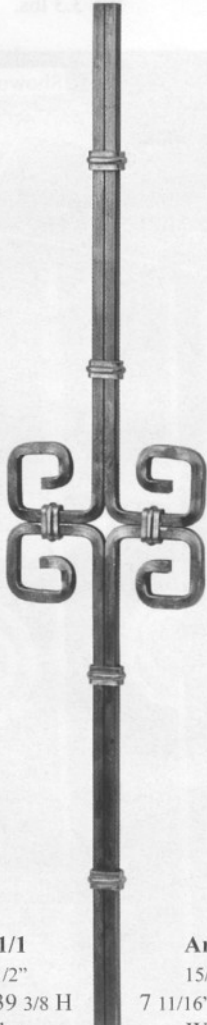

STAIR AND RAIL BALUSTERS (Square scrolls)

Shown: 1442/2/S - 1444/4

Art. 1141/1
15/16" x 1/2"
7 11/16" W x 39 3/8" H
Wt. 7.7 lbs.

Art. 1141/2
15/16" x 1/2"
7 11/16" W x 39 3/8" H
Wt. 7.7 lbs.

Art. 1142/1
Mtl 1/2" sq.
7 3/32" W x 39 3/8" H
Wt. 8.1 lbs.

Art. 1142/2/S
Mtl 1/2" sq.
11 1/32" W x 39 3/8" H
Wt. 11.4 lbs.