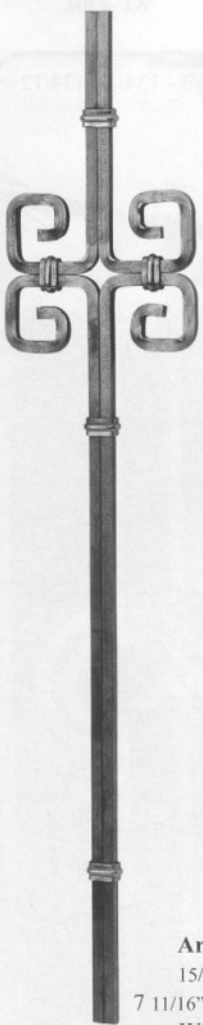

STAIR AND RAIL BALUSTERS (Square scrolls)

Shown: 1442/2/S - 1444/4

Art. 1141/1
15/16" x 1/2"
7 11/16" W x 39 3/8" H
Wt. 7.7 lbs.

Art. 1141/2
15/16" x 1/2"
7 11/16" W x 39 3/8" H
Wt. 7.7 lbs.

Art. 1142/1
Mtl 1/2" sq.
7 3/32" W x 39 3/8" H
Wt. 8.1 lbs.

Art. 1142/2/S
Mtl 1/2" sq.
11 1/32" W x 39 3/8" H
Wt. 11.4 lbs.