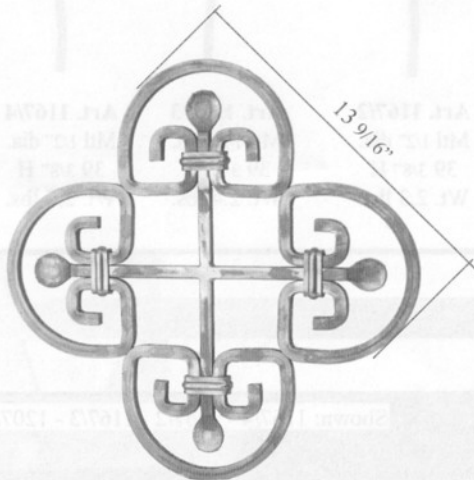

# STAIR AND RAIL BALUSTERS (Square scrolls)

**Art. 1144/1**  
Mtl 1/2" sq.  
4 23/32" W x 8 7/16 H  
Wt. 2.5 lbs.

**Art. 1144/2**  
Mtl 1/2" sq.  
3 3/4" W x 7 9/32 H  
Wt. 1.5 lbs.

**Art. 1144/3**  
Mtl 1/2" sq.  
5 23/32" W x 13 25/32 H  
Wt. 2.8 lbs.

**Art. 1144/4**  
Mtl 1/2" sq.  
4 1/8" W x 8 7/8 H  
Wt. 1.5 lbs.

**Art. 1144/5**  
Mtl 1/2" sq.  
6 11/16" W x 13 3/16 H  
Wt. 2.5 lbs.

**Art. 1144/6**  
Mtl 1/2" sq.  
6 5/16" W x 10 5/8 H  
Wt. 2.2 lbs.

**Art. 1028/1**  
Mtl 1/2" sq.  
16 17/32" dia.  
Wt. 8.6 lbs.

**Art. 1145/3**  
Mtl 1/2" sq.  
12 13/32" W x 6 11/16" H  
Wt. 2.6 lbs.

**Art. 1028/2**  
Mtl 1/2" sq.  
24 25/32" dia.  
Wt. 16.1 lbs.