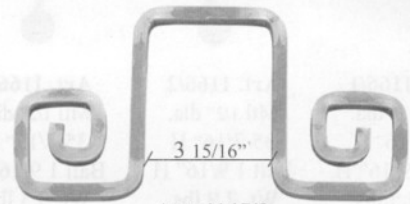

# STAIR AND RAIL BALUSTERS (Square scrolls)

**Art. 1144/1**  
Mtl 1/2" sq.  
4 23/32" W x 8 7/16 H  
Wt. 2.5 lbs.

**Art. 1144/2**  
Mtl 1/2" sq.  
3 3/4" W x 7 9/32 H  
Wt. 1.5 lbs.

**Art. 1144/3**  
Mtl 1/2" sq.  
5 23/32" W x 13 25/32 H  
Wt. 2.8 lbs.

**Art. 1144/4**  
Mtl 1/2" sq.  
4 1/8" W x 8 7/8 H  
Wt. 1.5 lbs.

**Art. 1144/5**  
Mtl 1/2" sq.  
6 11/16" W x 13 3/16 H  
Wt. 2.5 lbs.

**Art. 1144/6**  
Mtl 1/2" sq.  
6 5/16" W x 10 5/8 H  
Wt. 2.2 lbs.

**Art. 1028/1**  
Mtl 1/2" sq.  
16 17/32" dia.  
Wt. 8.6 lbs.

**Art. 1145/3**  
Mtl 1/2" sq.  
12 13/32" W x 6 11/16" H  
Wt. 2.6 lbs.

**Art. 1028/2**  
Mtl 1/2" sq.  
24 25/32" dia.  
Wt. 16.1 lbs.