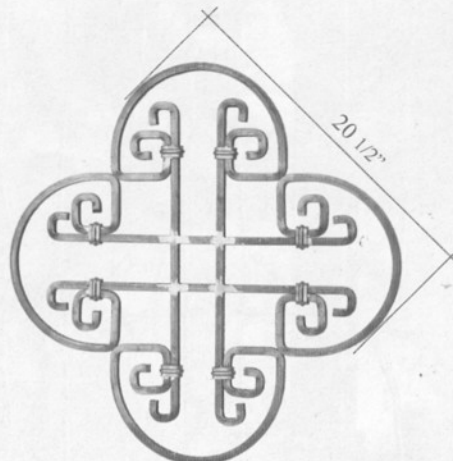

# STAIR AND RAIL BALUSTERS (Square scrolls)

**Art. 1144/1**  
Mtl 1/2" sq.  
4 23/32" W x 8 7/16 H  
Wt. 2.5 lbs.

**Art. 1144/2**  
Mtl 1/2" sq.  
3 3/4" W x 7 9/32 H  
Wt. 1.5 lbs.

**Art. 1144/3**  
Mtl 1/2" sq.  
5 23/32" W x 13 25/32 H  
Wt. 2.8 lbs.

**Art. 1144/4**  
Mtl 1/2" sq.  
4 1/8" W x 8 7/8 H  
Wt. 1.5 lbs.

**Art. 1144/5**  
Mtl 1/2" sq.  
6 11/16" W x 13 3/16 H  
Wt. 2.5 lbs.

**Art. 1144/6**  
Mtl 1/2" sq.  
6 5/16" W x 10 5/8 H  
Wt. 2.2 lbs.

**Art. 1028/1**  
Mtl 1/2" sq.  
16 17/32" dia.  
Wt. 8.6 lbs.

**Art. 1145/3**  
Mtl 1/2" sq.  
12 13/32" W x 6 11/16" H  
Wt. 2.6 lbs.

**Art. 1028/2**  
Mtl 1/2" sq.  
24 25/32" dia.  
Wt. 16.1 lbs.