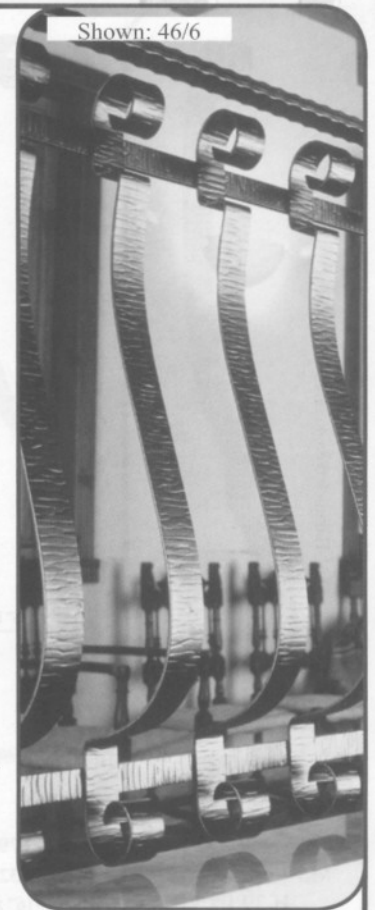

# BALCONY ELEMENTS

Shown: 46/6

**Art. 46/6**  
Mtl 1 9/16" x 5/32"  
31 1/2" H  
Wt. 3.2 lbs.

**Art. 1789/5**  
(ex 9120/1)  
Mtl 1 7/32" x 3/16"  
31 1/2" H  
Wt. 1.9 lbs.

**Art. 1789/1**  
(ex 9120/2)  
Mtl 1 7/32" x 3/16"  
31 1/2" H  
Wt. 1.6 lbs.

**Art. 1789/3**  
(ex 9120/3)  
Mtl 1 1/16" x 3/16"  
31 1/2" H  
Wt. 1.1 lbs.

**Art. 1789/4**  
(ex 9120/4)  
Mtl 1 7/32" x 3/16"  
31 1/2" H  
Wt. 1.9 lbs.

**Art. 1789/2**  
(ex 9120/5)  
Mtl 1 1/4" x 3/16"  
31 1/2" H  
Wt. 2 lbs.