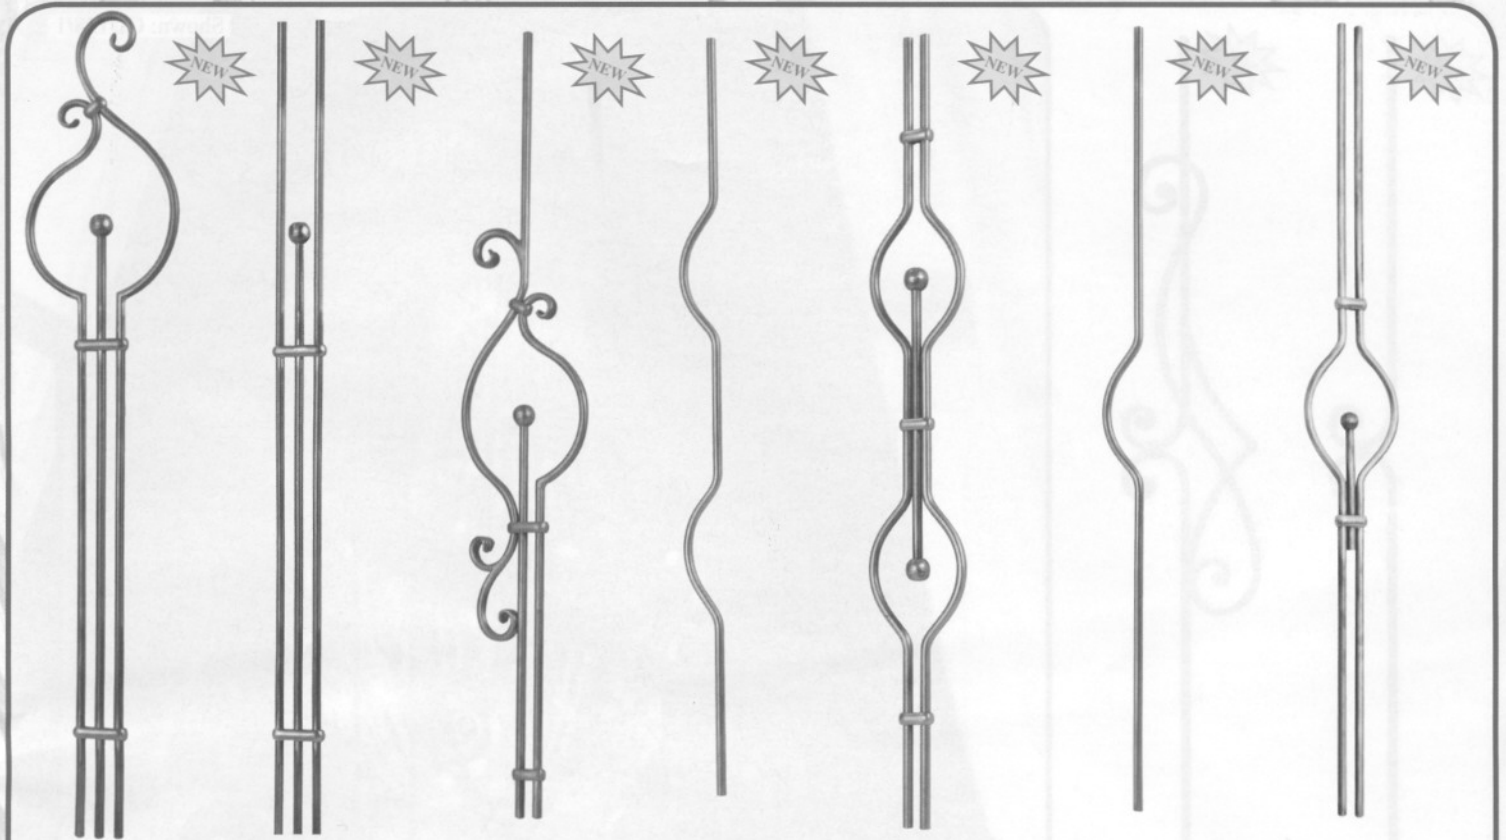

ROUND STAIR AND RAIL BALUSTERS

Art. GD39/1
Mtl 1/2" dia.
7 7/8" W
x 39 1/2" H
Wt. 6.3 lbs.

Art. GD39/2
Mtl 1/2" dia.
2 23/64" W
x 39 1/2" H
Wt. 5.6 lbs.

Art. GD39/3
Mtl 1/2" dia.
7 1/2" W
x 39 1/2" H
Wt. 5.1 lbs.

Art. GD41/1
Mtl 1/2" dia.
2 23/64" W
x 39 1/2" H
Wt. 2.1 lbs.

Art. GD41/2
Mtl 1/2" dia.
5 1/8" W
x 39 1/2" H
Wt. 5.1 lbs.

Art. 1699/3
Mtl 1/2" dia.
2 23/64" W
x 39 1/2" H
Wt. 2.1 lbs.

Art. 1699/9
Mtl 1/2" dia.
5 1/8" W
x 39 1/2" H
Wt. 4.6 lbs.

Shown: GD39/1 - GD39/2