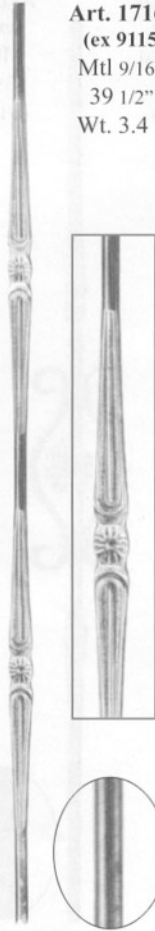

HAMMERED STAIR AND RAIL BALUSTERS

Art. 1716/14
(ex 9115/7)
Mtl 9/16" dia.
39 1/2" H
Wt. 3.4 lbs.

Art. 1716/16
(ex 9115/8)
Mtl 9/16" dia.
39 1/2" H
Wt. 3.4 lbs.

Art. 1716/18
(ex 9115/9)
Mtl 9/16" dia.
39 1/2" H
Wt. 3.4 lbs.

Art. 1716/20
(ex 9115/10)
Mtl 9/16" dia.
39 1/2" H
Wt. 4.4 lbs.

Art. 1716/22
(ex 9115/11)
Mtl 9/16" dia.
39 1/2" H
Wt. 4.4 lbs.

Art. 1716/24
(ex 9115/12)
Mtl 9/16" dia.
39 1/2" H
7" Wide
Wt. 4.4 lbs.

Art. 1749/2
(ex 9116/7)
Mtl 9/16" sq.
39 1/2" H
Wt. 3.4 lbs.

Art. 1749/4
(ex 9116/8)
Mtl 9/16" sq.
39 1/2" H
Wt. 3.4 lbs.

Art. 1749/6
(ex 9116/9)
Mtl 9/16" sq.
39 1/2" H
Wt. 3.6 lbs.

Art. 1749/8
(ex 9116/10)
Mtl 9/16" sq.
39 1/2" H
Wt. 3.7 lbs.

Shown: 1716/14 - 1716/18 - 1716/24