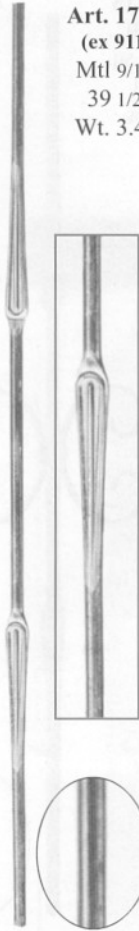

HAMMERED STAIR AND RAIL BALUSTERS

Art. 1716/14
(ex 9115/7)
Mtl 9/16" dia.
39 1/2" H
Wt. 3.4 lbs.

Art. 1716/16
(ex 9115/8)
Mtl 9/16" dia.
39 1/2" H
Wt. 3.4 lbs.

Art. 1716/18
(ex 9115/9)
Mtl 9/16" dia.
39 1/2" H
Wt. 3.4 lbs.

Art. 1716/20
(ex 9115/10)
Mtl 9/16" dia.
39 1/2" H
Wt. 4.4 lbs.

Art. 1716/22
(ex 9115/11)
Mtl 9/16" dia.
39 1/2" H
Wt. 4.4 lbs.

Art. 1716/24
(ex 9115/12)
Mtl 9/16" dia.
39 1/2" H
7" Wide
Wt. 4.4 lbs.

Art. 1749/2
(ex 9116/7)
Mtl 9/16" sq.
39 1/2" H
Wt. 3.4 lbs.

Art. 1749/4
(ex 9116/8)
Mtl 9/16" sq.
39 1/2" H
Wt. 3.4 lbs.

Art. 1749/6
(ex 9116/9)
Mtl 9/16" sq.
39 1/2" H
Wt. 3.6 lbs.

Art. 1749/8
(ex 9116/10)
Mtl 9/16" sq.
39 1/2" H
Wt. 3.7 lbs.

Shown: 1716/14 - 1716/18 - 1716/24