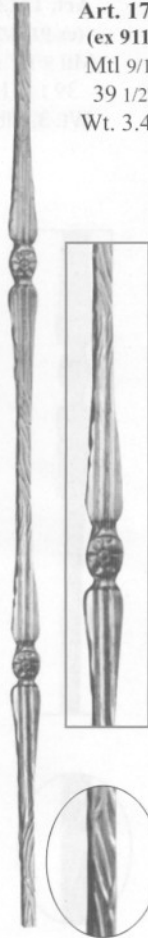

# HAMMERED STAIR AND RAIL BALUSTERS

**Art. 1710/2**  
(ex 9114/7)  
Mtl 9/16" sq.  
39 1/2" H  
Wt. 3.4 lbs.

**Art. 1710/4**  
(ex 9114/8)  
Mtl 9/16" sq.  
39 1/2" H  
Wt. 3.4 lbs.

**Art. 1710/6**  
(ex 9114/9)  
Mtl 9/16" sq.  
39 1/2" H  
Wt. 3.4 lbs.

**Art. 1710/8**  
(ex 9114/10)  
Mtl 9/16" sq.  
39 1/2" H  
Wt. 4.4 lbs.

**Art. 1710/10**  
(ex 9114/11)  
Mtl 9/16" sq.  
39 1/2" H  
Wt. 4.4 lbs.

**Art. 1710/12**  
(ex 9114/12)  
Mtl 9/16" sq.  
39 1/2" H  
Wt. 4.4 lbs.

Shown: 1710/2 - 1710/10 - 1777/7