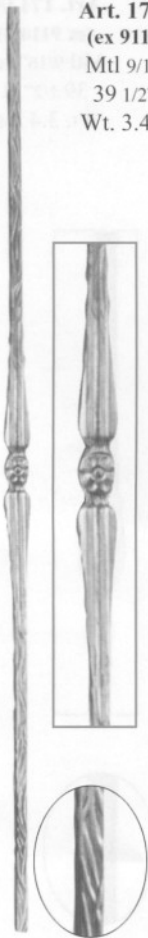

# HAMMERED STAIR AND RAIL BALUSTERS

**Art. 1710/2**  
(ex 9114/7)  
Mtl 9/16" sq.  
39 1/2" H  
Wt. 3.4 lbs.

**Art. 1710/4**  
(ex 9114/8)  
Mtl 9/16" sq.  
39 1/2" H  
Wt. 3.4 lbs.

**Art. 1710/6**  
(ex 9114/9)  
Mtl 9/16" sq.  
39 1/2" H  
Wt. 3.4 lbs.

**Art. 1710/8**  
(ex 9114/10)  
Mtl 9/16" sq.  
39 1/2" H  
Wt. 4.4 lbs.

**Art. 1710/10**  
(ex 9114/11)  
Mtl 9/16" sq.  
39 1/2" H  
Wt. 4.4 lbs.

**Art. 1710/12**  
(ex 9114/12)  
Mtl 9/16" sq.  
39 1/2" H  
Wt. 4.4 lbs.

Shown: 1710/2 - 1710/10 - 1777/7