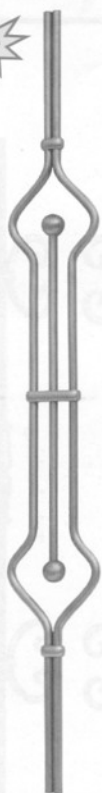

STAIR AND RAIL BALUSTERS

Art. GD23/1
Mtl 9/16" sq.
4 23/32" W
x 39 1/2" H
Wt. 3.9 lbs.

Art. GD25/1
Mtl 9/16" sq.
4 23/32" W
x 39 1/2" H
Wt. 4.5 lbs.

Art. GD176/1
Mtl 9/16" sq.
7 7/8" W
x 39 1/2" H
Wt. 7.9 lbs.

Art. GD176/3
Mtl 9/16" sq.
7 7/8" W
x 39 1/2" H
Wt. 9 lbs.

Art. GD192/3
Mtl 1/2" dia.
5 1/8" W
x 39 1/2" H
Wt. 5.7 lbs.

Art. GD193/1
Mtl 1/2" dia.
5 1/8" W
x 39 1/2" H
Wt. 6 lbs.

Shown: GD176/1 - GD176/3