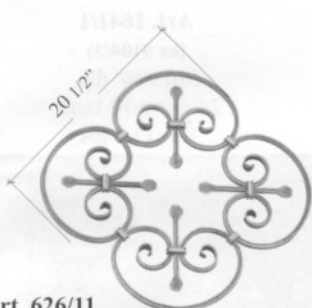

ROSETTES

Art. 1010/1
Mtl 1/2" sq.
18 5/16" dia.
Wt. 8.3 lbs.

Art. 1010/2
Mtl 1/2" sq.
17 1/2" dia.
Wt. 6.6 lbs.

Art. 1010/3
Mtl 1/2" sq.
11 7/16" dia.
Wt. 4.4 lbs.

Art. 1011/1
Mtl 3/8" dia.
17 5/16" dia.
Wt. 5.7 lbs.

Art. 626/11

Art. 1011/2
Mtl 1/2" dia.
24" dia.
Wt. 10.1 lbs.

Art. 1370/13

Art. 1011/3
Mtl 1/2" sq.
21 7/8" dia.
Wt. 10.8 lbs.

Art. 1012/1
Mtl 1/2" dia.
22 1/32" dia.
Wt. 11.4 lbs.

Art. 623/5

Art. 1012/2
Mtl 1/2" sq.
23 5/8" dia.
Wt. 13.5 lbs.

Art. 1014/2
Mtl 1/2" dia.
10 5/8" dia.
Wt. 3.3 lbs.

Art. 1019/2
Mtl 1/2" sq.
9 7/16" dia.
Wt. 2.1 lbs.

Art. 1013/1
Mtl 1/2" dia.
11 5/8" dia.
Wt. 5.3 lbs.

Art. 1013/2
Mtl 1/2" sq.
11 5/8" dia.
Wt. 6.6 lbs.

Art. 600/4

Art. 1017/3
Mtl 1/2" dia.
8 5/8" dia.
Wt. 3.3 lbs.

Art. 600/4

Art. 1017/4
Mtl 1/2" dia.
10 13/16" dia.
Wt. 2.8 lbs.