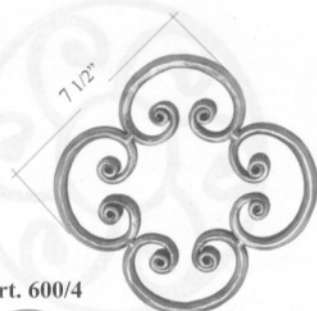

ROSETTES

Art. 1010/1
Mtl 1/2" sq.
18 5/16" dia.
Wt. 8.3 lbs.

Art. 1010/2
Mtl 1/2" sq.
17 1/2" dia.
Wt. 6.6 lbs.

Art. 1010/3
Mtl 1/2" sq.
11 7/16" dia.
Wt. 4.4 lbs.

Art. 1011/1
Mtl 3/8" dia.
17 5/16" dia.
Wt. 5.7 lbs.

Art. 626/11

Art. 1011/2
Mtl 1/2" dia.
24" dia.
Wt. 10.1 lbs.

Art. 1370/13

Art. 1011/3
Mtl 1/2" sq.
21 7/8" dia.
Wt. 10.8 lbs.

Art. 1012/1
Mtl 1/2" dia.
22 1/32" dia.
Wt. 11.4 lbs.

Art. 623/5

Art. 1012/2
Mtl 1/2" sq.
23 5/8" dia.
Wt. 13.5 lbs.

Art. 1014/2
Mtl 1/2" dia.
10 5/8" dia.
Wt. 3.3 lbs.

Art. 1019/2
Mtl 1/2" sq.
9 7/16" dia.
Wt. 2.1 lbs.

Art. 1013/1
Mtl 1/2" dia.
11 5/8" dia.
Wt. 5.3 lbs.

Art. 1013/2
Mtl 1/2" sq.
11 5/8" dia.
Wt. 6.6 lbs.

Art. 600/4

Art. 1017/3
Mtl 1/2" dia.
8 5/8" dia.
Wt. 3.3 lbs.

Art. 600/4

Art. 1017/4
Mtl 1/2" dia.
10 13/16" dia.
Wt. 2.8 lbs.